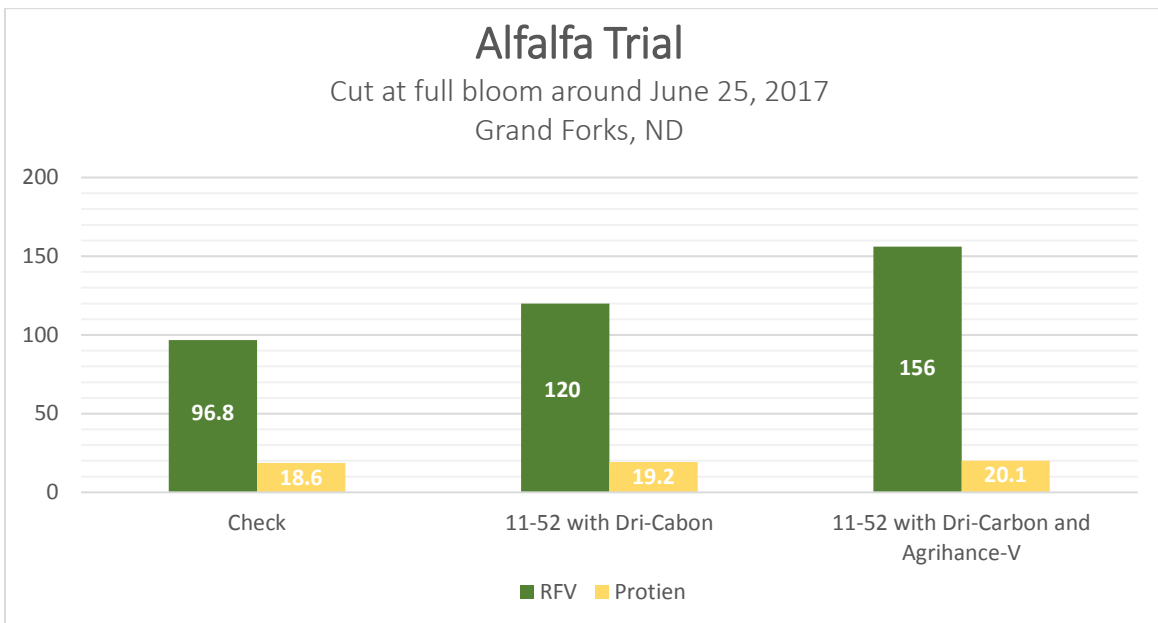

Field Test Data

Contact your local Monty's dealer or call 1-800-978-6342

WWW.MONTYSPLANTFOOD.COM

SUCCESS YOU CAN SEE™