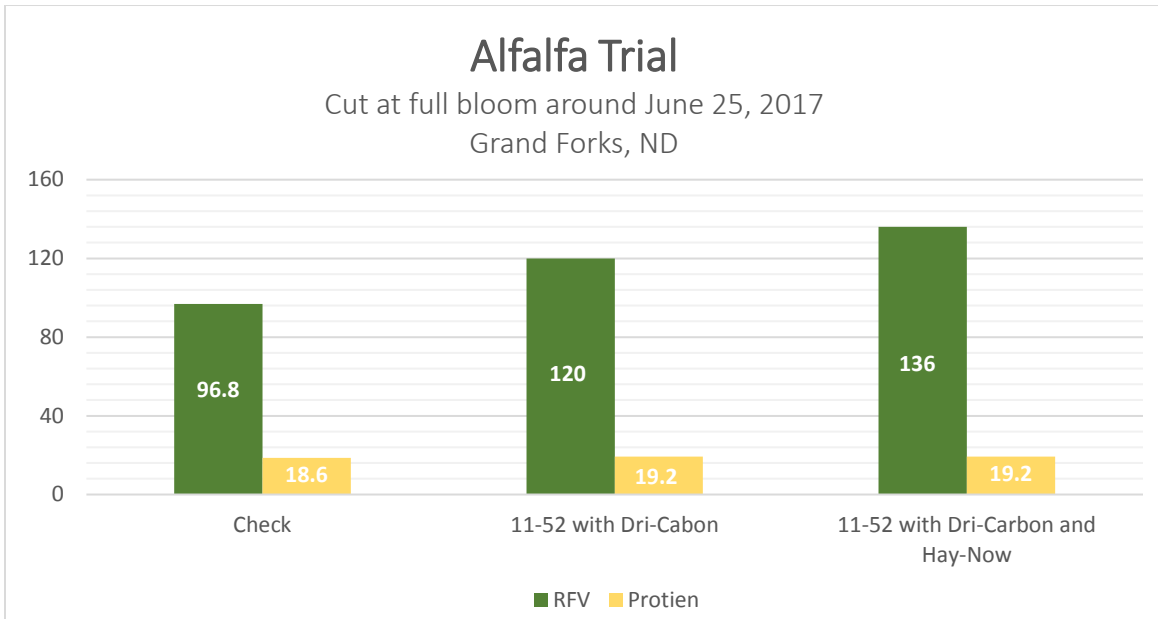

Field Test Data

Contact your local Monty's dealer or call 1-800-978-6342

WWW.MONTYSPLANTFOOD.COM

SUCCESS YOU CAN SEE™